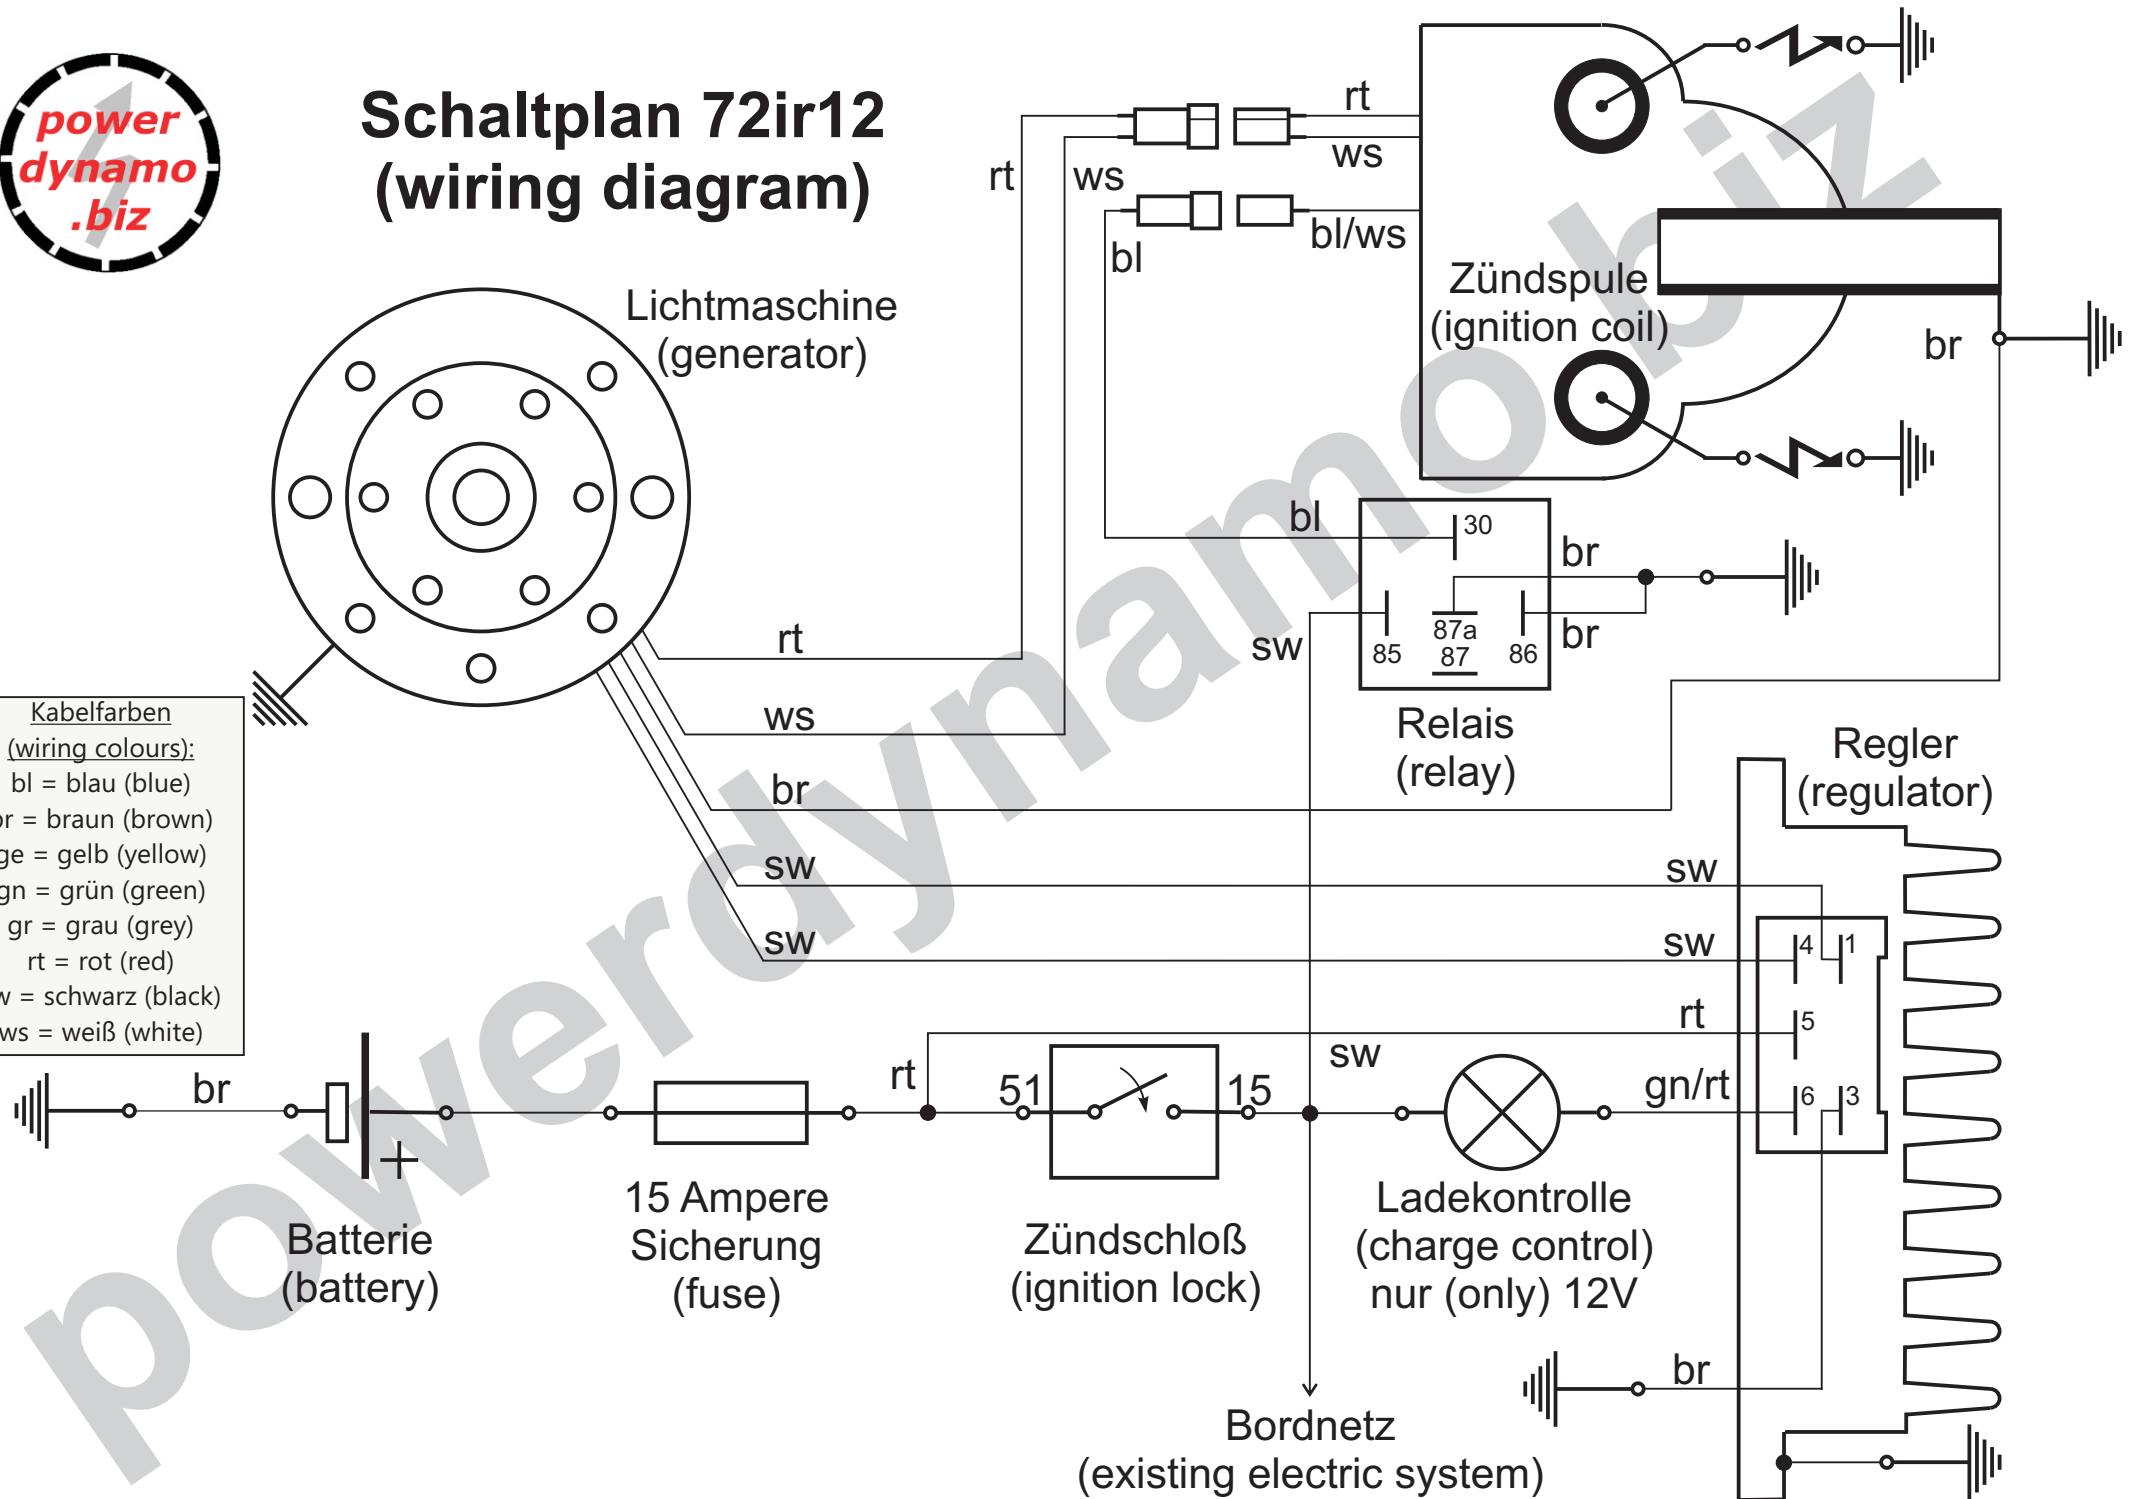

Schaltplan 72ir12 (wiring diagram)

- Kabelfarben**
(wiring colours):
- bl = blau (blue)
 - br = braun (brown)
 - ge = gelb (yellow)
 - gn = grün (green)
 - gr = grau (grey)
 - rt = rot (red)
 - sw = schwarz (black)
 - ws = weiß (white)

power dynamo