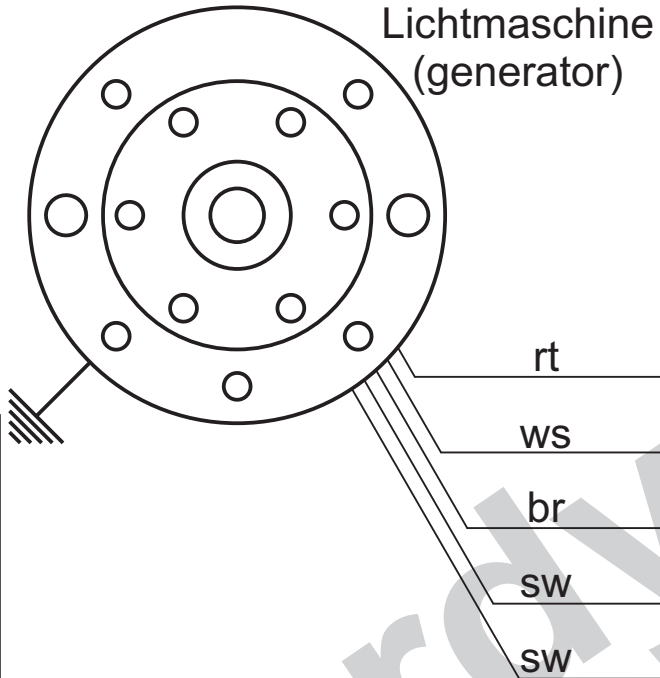

Schaltplan 72ir12 (wiring diagram)

- Kabelfarben**
(wiring colours):
- bl = blau (blue)
 - br = braun (brown)
 - ge = gelb (yellow)
 - gn = grün (green)
 - gr = grau (grey)
 - rt = rot (red)
 - sw = schwarz (black)
 - ws = weiß (white)

power dynamo